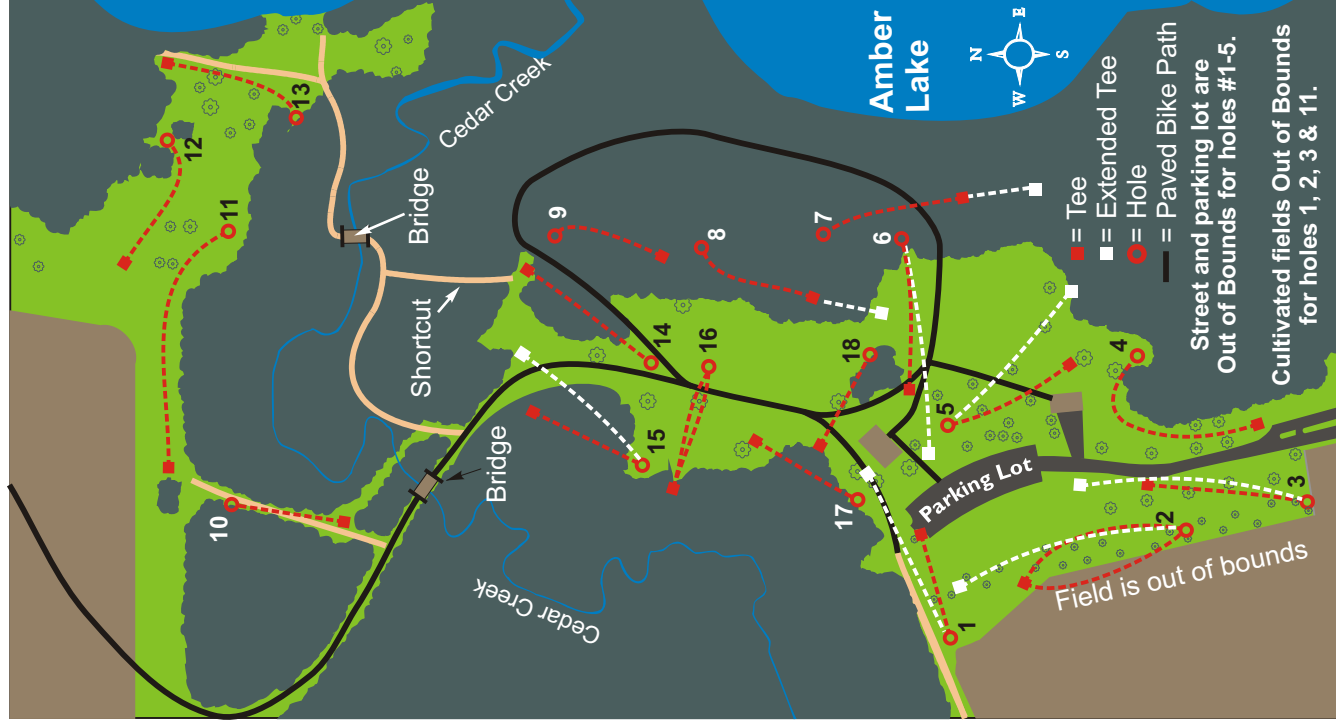

Short and Sweet  
 Wind Tunnel  
 Hillside Angler  
 Anhyzer Gulch  
 Potty Stop  
 Into the Woods  
 Rock-a-lounger  
 Back Alley  
 Blind Curve  
 Throw Up Hill  
 Meadow View  
 13 Lakeshore Drive  
 The Cavity  
 No Way Ace  
 The Needle  
 Drill It  
 Jailhouse\*  
 Sap City

\* You must go through cleared fairway on #17. No other mandatory doglegs on the course. Tee maps are suggested routes.

Hole → Player ↓	1		2		3		4		5		6		7		8		9		Front Nine 1941 ft. Par 31	10		11		12		13		14		15		16		17*		18		Back Nine 1873 ft. Par 29	Total 3814 ft. Par 60
	3	150	4	263	3	184	4	280	3	216	4	261	4	227	3	205	3	155		3	175	5	405	3	205	3	200	3	218	3	175	3	168	3	167	3	160		

# Cedar Creek Disc Golf Course

## EAST

Established June 14, 1996

Course design by Jon Riggs & Chuck Kennedy

Cedar Creek Park  
Fairmont, MN