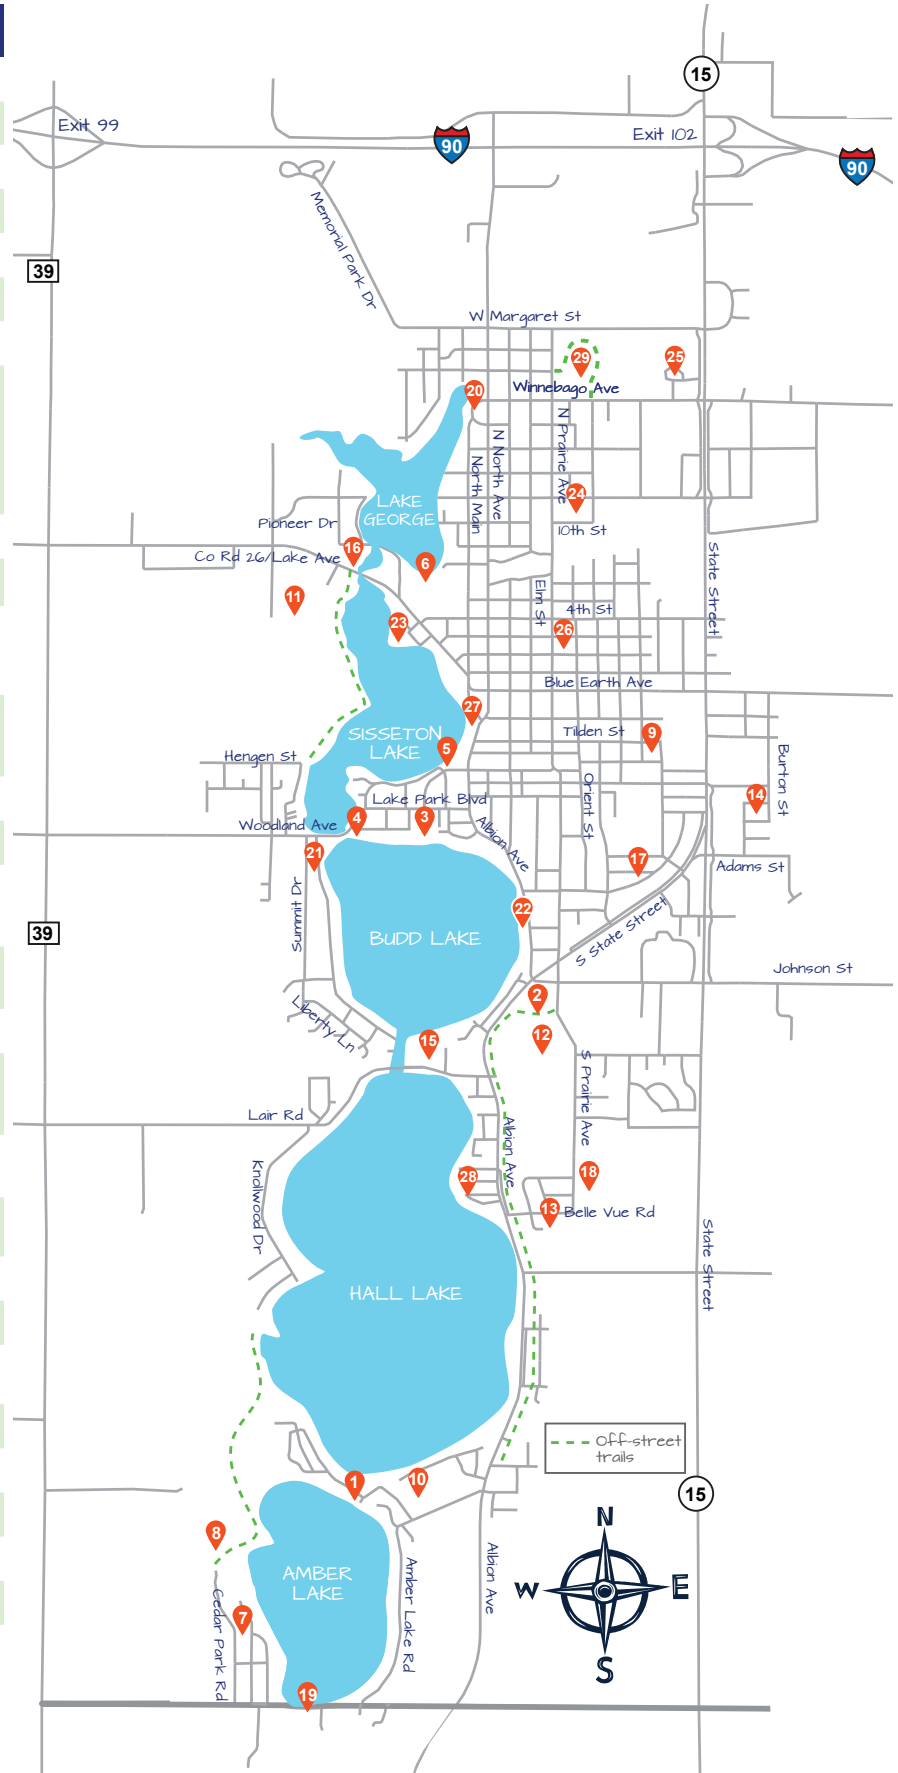

CITY PARKS

Park & Location

1 AMBER LAKE PARK	515 Interlaken Road
2 AQUATIC PARK	1400 S. Prairie Avenue
3 BIRD PARK	505 Woodland Avenue
4 BIRD POINT	591 Woodland Avenue
5 BRODT PARK	150 Lake Park Boulevard
6 BULLHEAD PARK	610 Pioneer Drive
7 CEDAR CREEK (1ST)	3618 Cedar Creek Court
8 CEDAR CREEK PARK	3400 Cedar Park Road
All-season shelter house available with reservations, seating for 90, full kitchen, air conditioning, snowmobiling, cross-country skiing, paved bike/walking paths, two 18-hole disc golf courses, nature trails, primitive camping	
9 CHARLOTTE PARK	401 S. Dewey Street
10 CHRISTIANSON PARK	350 Interlaken Road
11 DAY FARM/HERITAGE ACRES	507 Lake Avenue
Interpretive Center, paved bike/walking path, native shoreline planting demonstration project	
12 DOG PARK	1450 S. Prairie Avenue
Off-leash areas, paved walking path, shade structures, water, small dog and all dog areas	
13 EAST BELLE VUE PARK	300 E. Belle Vue Road
14 EAST SIDE PARK	1310 Budd Street
15 GOMSRUD PARK	260 W. Lair Road
Swimming beach, large playground, sand volleyball (5), basketball, horseshoe, pickleball	
16 HOBO TRAIL PARK	507 Lake Avenue
Floating bridge, historical markers, nature trail	
17 HOLDEN PARK	710 Washington Avenue
18 JEFFREY KOT FIELDS	1801 S. Prairie Avenue
6 regulation (1 lighted) and 3 practice soccer fields, concession stand	
19 LAKE AIRES PARK	350 Lake Aires Road
Canoe/kayak launch	
20 LINCOLN PARK	1301 N. North Avenue
Livingston Log Cabin, shelter house	
21 METHODIST HOME GREEN BELT	600 Shoreacres Drive
22 STEVE PIERCE PARK	1022 Albion Avenue
23 SYLVANIA PARK	401 Lake Avenue
Bandshell, shelter house	
24 TENTH STREET PARK	430 E. 10th Street
25 SIOUX PARK	1030 Sioux Avenue
26 VETERANS PARK	402 E. 3rd Street
27 WARD PARK	200 Albion Avenue
28 WEST BELLE VUE	171 W. Belle Vue Road
29 WINNEBAGO AVENUE SPORTS COMPLEX	425 Winnebago Avenue
Lighted softball fields (3) and lighted baseball fields (1), concession stand, paved bike/walking path, off-street skate park	